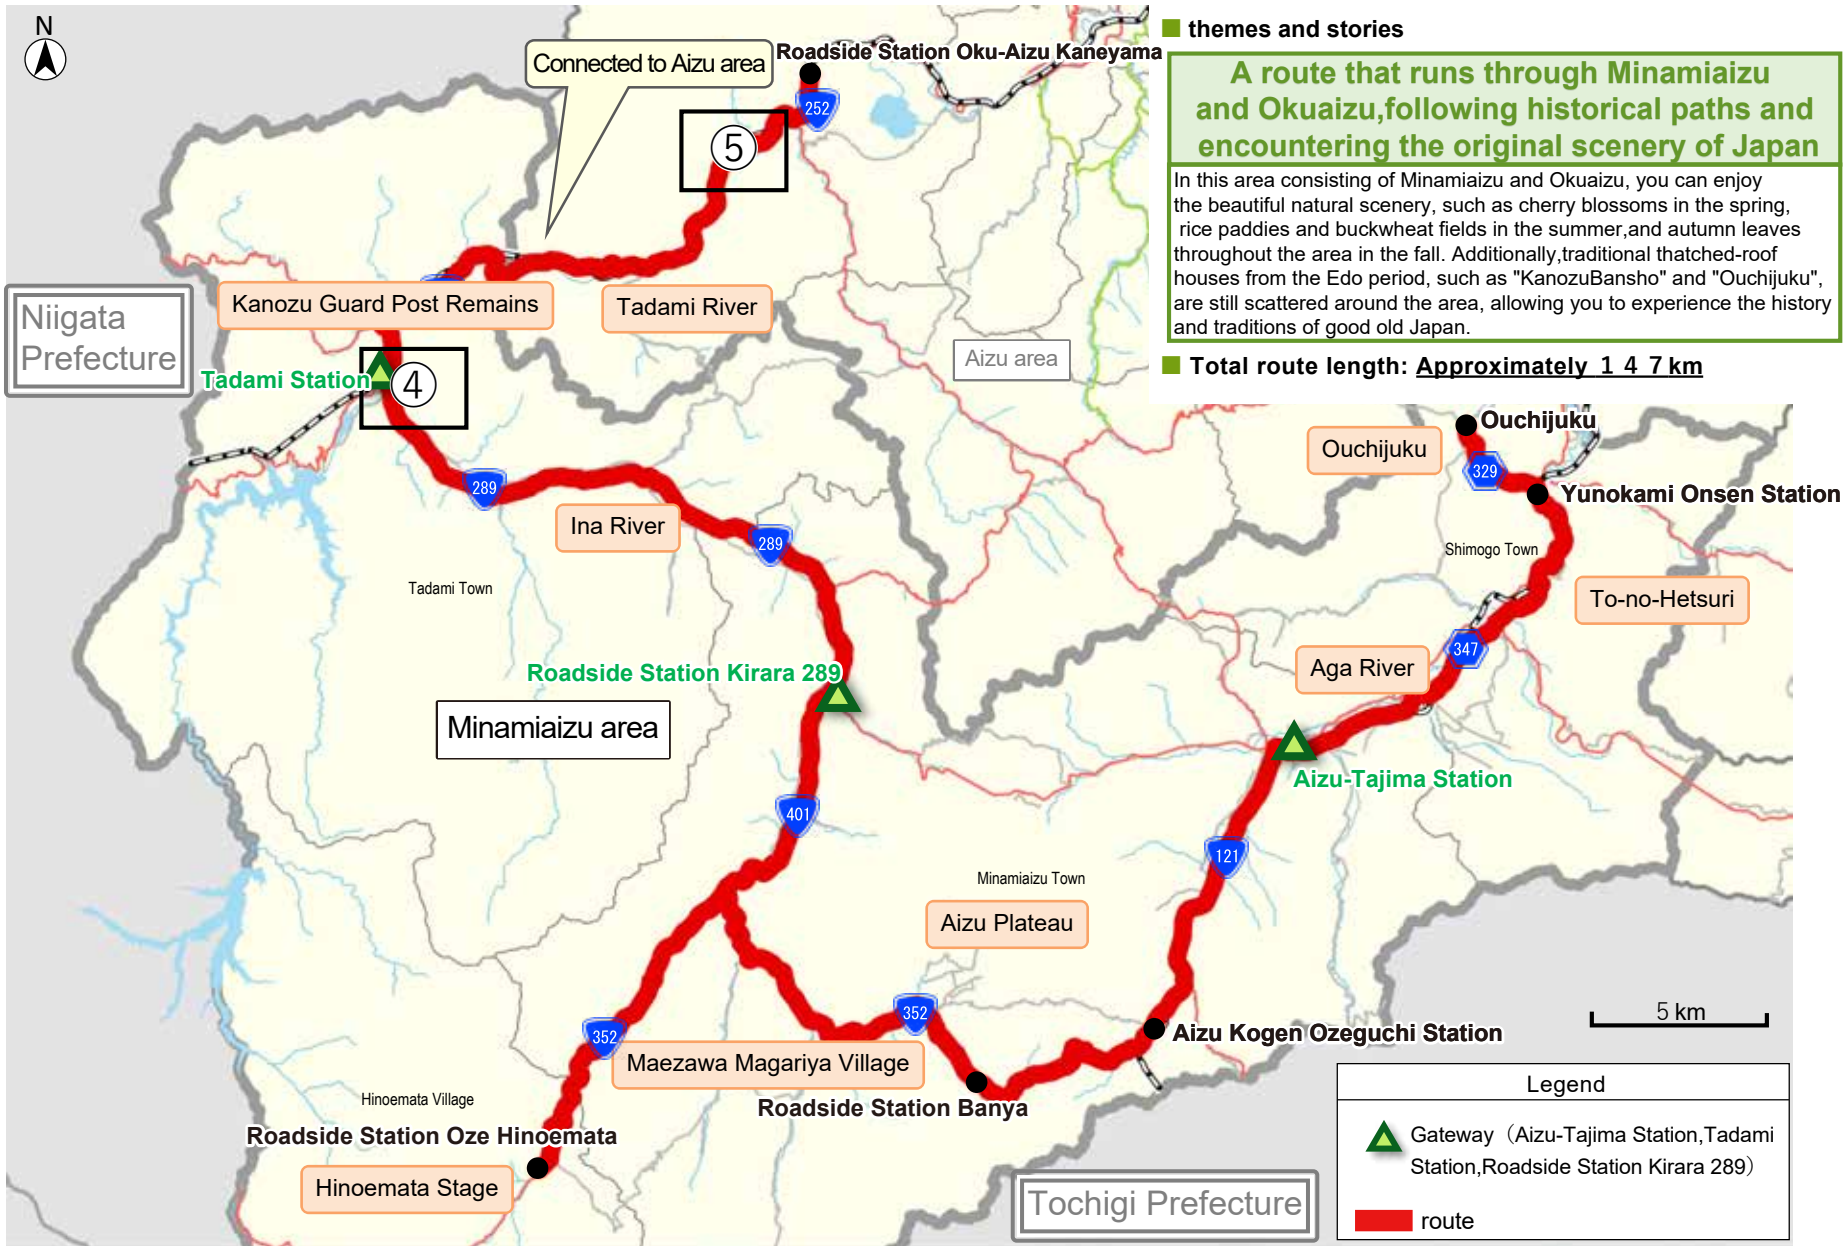

Fukushima Prefecture Wide Area Cycling Route 《Minamiaizu area》

Niigata Prefecture

Connected to Aizu area

5

Roadside Station Oku-Aizu Kaneyama

Kanozu Guard Post Remains

Tadami River

Tadami Station 4

Aizu area

Ina River

Tadami Town

Minamiaizu area

Roadside Station Kirara 289

Ouchijuku

Ouchijuku

Yunokami Onsen Station

Shimogo Town

To-no-Hetsuri

Aga River

Aizu-Tajima Station

Minamiaizu Town

Aizu Plateau

5 km

352

Tochigi Prefecture